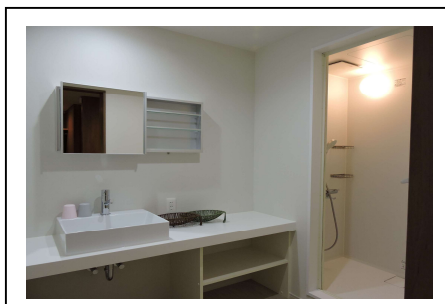

~ Club Ichibokaku Floor ~

Club Floor Servis ・ Exclusive use of private-onsen once (45min) per night.

・ Simmons bed ・ Air conditioner ・ Refrigerator ・ Humidifier

<Room 201> 2 beds. Kitchen. Café table. Toilet. Shower room.

<Room 202> 2 beds. Kitchen. Living/Dining

(Sofa bed. Dining Table) Toilet & Shower room.

<Room 203> 2 bedrooms(4beds). Kitchen. Living/Dining (Sofa. Dining-Table)

Toilet. Shower room.

<Room 204> 2 beds. Kitchen. Living/Dining (Sofa. DiningTable)

Toilet & Shower room.

Room 204 and 205 are available as connecting rooms. The door between the rooms can be Locked.

☆Rooms with kitchens are equipped with

microwaves, toasters, rice cookers, and other cooking and eating utensils.

乳緑色に濁る硫黄泉

<Room 205> 2 beds. Toilet. Shower room.

<Private Onsen 45min> (Exclusive for Club Ichibokaku floor guests only)

<Coworking & Laundry space>

• Laundromat