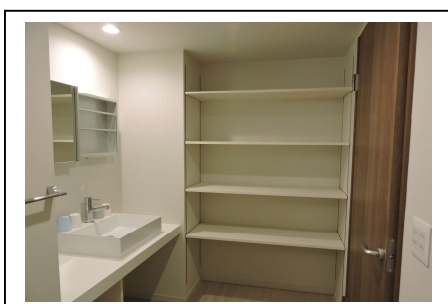

~ Club Ichibokaku Floor ~

Club Floor Servis ・ Exclusive use of private-onsen once (45min) per night.

・ Simmons bed ・ Air conditioner ・ Refrigerator ・ Humidifier

<Room 201> 2 beds. Kitchen. Café table. Toilet. Shower room.

<Room 202> 2 beds. Kitchen. Living/Dining

(Sofa bed. Dining Table) Toilet & Shower room.

<Room 203> 2 bedrooms(4beds). Kitchen. Living/Dining (Sofa. Dining-Table)

Toilet. Shower room.

<Room 204> 2 beds. Kitchen. Living/Dining (Sofa. DiningTable)

Toilet & Shower room.

Room 204 and 205 are available as connecting rooms. The door between the rooms can be Locked.

☆Rooms with kitchens are equipped with

microwaves, toasters, rice cookers, and other cooking and eating utensils.

乳緑色に濁る硫黄泉

<Room 205> 2 beds. Toilet. Shower room.

<Private Onsen 45min> (Exclusive for Club Ichibokaku floor guests only)

<Coworking & Laundry space>

• Laundromat