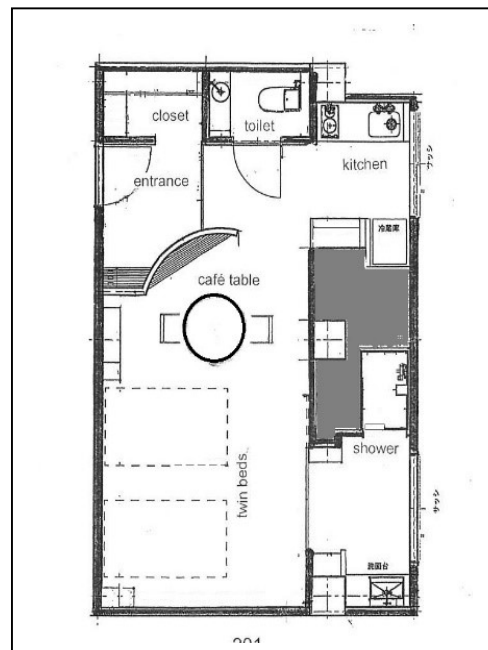

~ Club Ichibokaku Floor ~

Club Floor Servis ・ Exclusive use of private-onsen once (45min) per night.

・ Simmons bed ・ Air conditioner ・ Refrigerator ・ Humidifier

<Room 201> 2 beds. Kitchen. Café table. Toilet. Shower room.

<Room 202> 2 beds. Kitchen. Living/Dining

(Sofa bed. Dining Table) Toilet & Shower room.

<Room 203> 2 bedrooms(4beds). Kitchen. Living/Dining (Sofa. Dining-Table)

Toilet. Shower room.

<Room 204> 2 beds. Kitchen. Living/Dining (Sofa. DiningTable)

Toilet & Shower room.

Room 204 and 205 are available as connecting rooms. The door between the rooms can be Locked.

☆Rooms with kitchens are equipped with

microwaves, toasters, rice cookers, and other cooking and eating utensils.