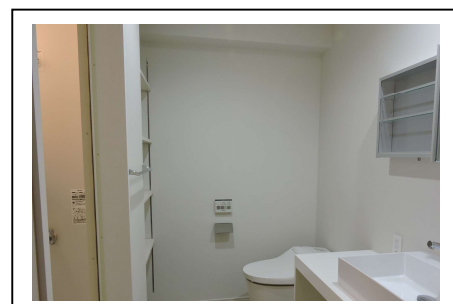

~ Club Ichibokaku Floor ~

Club Floor Servis ・ Exclusive use of private-onsen once (45min) per night.

・ Simmons bed ・ Air conditioner ・ Refrigerator ・ Humidifier

<Room 201> 2 beds. Kitchen. Café table. Toilet. Shower room.

<Room 202> 2 beds. Kitchen. Living/Dining

(Sofa bed. Dining Table) Toilet & Shower room.

<Room 203> 2 bedrooms(4beds). Kitchen. Living/Dining (Sofa. Dining-Table)

Toilet. Shower room.

<Room 204> 2 beds. Kitchen. Living/Dining (Sofa. DiningTable)

Toilet & Shower room.

Room 204 and 205 are available as connecting rooms. The door between the rooms can be Locked.

☆Rooms with kitchens are equipped with

microwaves, toasters, rice cookers, and other cooking and eating utensils.

乳緑色に濁る硫黄泉

<Room 205> 2 beds. Toilet. Shower room.

<Private Onsen 45min> (Exclusive for Club Ichibokaku floor guests only)

<Coworking & Laundry space>

• Laundromat