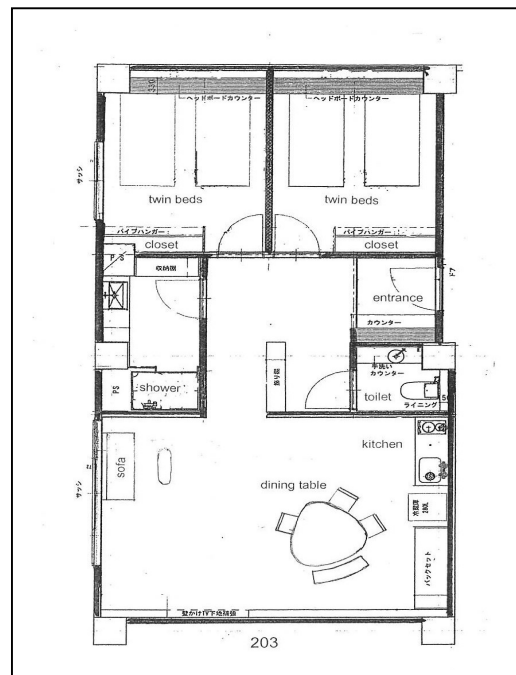

~ Club Ichibokaku Floor ~

Club Floor Servis ・ Exclusive use of private-onsen once (45min) per night.

・ Simmons bed ・ Air conditioner ・ Refrigerator ・ Humidifier

<Room 201> 2 beds. Kitchen. Café table. Toilet. Shower room.

<Room 202> 2 beds. Kitchen. Living/Dining

(Sofa bed. Dining Table) Toilet & Shower room.

<Room 203> 2 bedrooms(4beds). Kitchen. Living/Dining (Sofa. Dining-Table)

Toilet. Shower room.

<Room 204> 2 beds. Kitchen. Living/Dining (Sofa. DiningTable)

Toilet & Shower room.

Room 204 and 205 are available as connecting rooms. The door between the rooms can be Locked.

☆Rooms with kitchens are equipped with

microwaves, toasters, rice cookers, and other cooking and eating utensils.