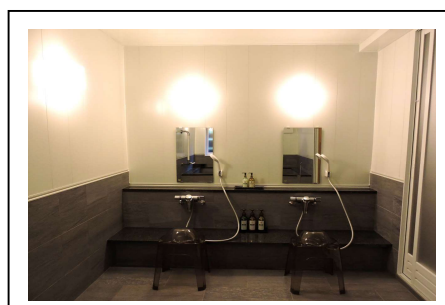

~ Club Ichibokaku Floor ~

Club Floor Servis ・ Exclusive use of private-onsen once (45min) per night.

・ Simmons bed ・ Air conditioner ・ Refrigerator ・ Humidifier

<Room 201> 2 beds. Kitchen. Café table. Toilet. Shower room.

<Room 202> 2 beds. Kitchen. Living/Dining

(Sofa bed. Dining Table) Toilet & Shower room.

<Room 203> 2 bedrooms(4beds). Kitchen. Living/Dining (Sofa. Dining-Table)

Toilet. Shower room.

<Room 204> 2 beds. Kitchen. Living/Dining (Sofa. DiningTable)

Toilet & Shower room.

Room 204 and 205 are available as connecting rooms. The door between the rooms can be Locked.

☆Rooms with kitchens are equipped with

microwaves, toasters, rice cookers, and other cooking and eating utensils.

乳緑色に濁る硫黄泉

<Room 205> 2 beds. Toilet. Shower room.

<Private Onsen 45min> (Exclusive for Club Ichibokaku floor guests only)

<Coworking & Laundry space>

• Laundromat