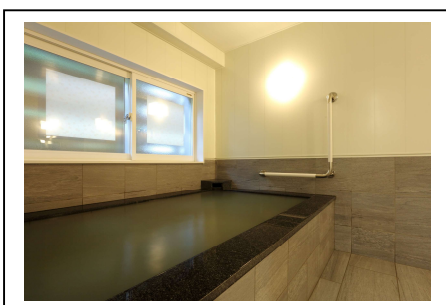

~ Club Ichibokaku Floor ~

Club Floor Servis ・ Exclusive use of private-onsen once (45min) per night.

・ Simmons bed ・ Air conditioner ・ Refrigerator ・ Humidifier

<Room 201> 2 beds. Kitchen. Café table. Toilet. Shower room.

<Room 202> 2 beds. Kitchen. Living/Dining

(Sofa bed. Dining Table) Toilet & Shower room.

<Room 203> 2 bedrooms(4beds). Kitchen. Living/Dining (Sofa. Dining-Table)

Toilet. Shower room.

<Room 204> 2 beds. Kitchen. Living/Dining (Sofa. DiningTable)

Toilet & Shower room.

Room 204 and 205 are available as connecting rooms. The door between the rooms can be Locked.

☆Rooms with kitchens are equipped with

microwaves, toasters, rice cookers, and other cooking and eating utensils.

乳緑色に濁る硫黄泉

<Room 205> 2 beds. Toilet. Shower room.

<Private Onsen 45min> (Exclusive for Club Ichibokaku floor guests only)

<Coworking & Laundry space>

• Laundromat