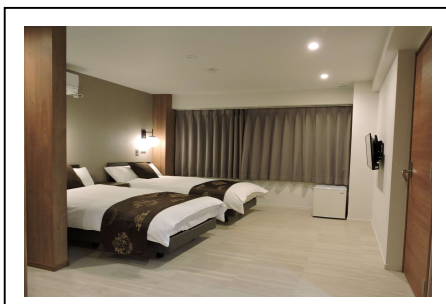

~ Club Ichibokaku Floor ~

Club Floor Servis ・ Exclusive use of private-onsen once (45min) per night.

・ Simmons bed ・ Air conditioner ・ Refrigerator ・ Humidifier

<Room 201> 2 beds. Kitchen. Café table. Toilet. Shower room.

<Room 202> 2 beds. Kitchen. Living/Dining

(Sofa bed. Dining Table) Toilet & Shower room.

<Room 203> 2 bedrooms(4beds). Kitchen. Living/Dining (Sofa. Dining-Table)

Toilet. Shower room.

<Room 204> 2 beds. Kitchen. Living/Dining (Sofa. DiningTable)

乳緑色に濁る硫黄泉

<Room 205> 2 beds. Toilet. Shower room.

<Private Onsen 45min> (Exclusive for Club Ichibokaku floor guests only)

<Coworking & Laundry space>

• Laundromat