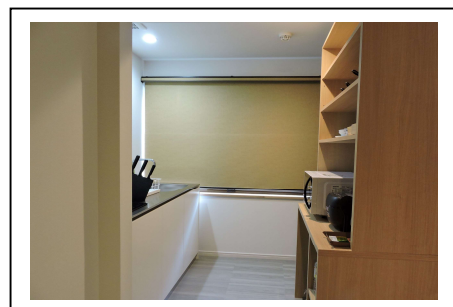

~ Club Ichibokaku Floor ~

Club Floor Servis ・ Exclusive use of private-onsen once (45min) per night.

・ Simmons bed ・ Air conditioner ・ Refrigerator ・ Humidifier

<Room 201> 2 beds. Kitchen. Café table. Toilet. Shower room.

<Room 202> 2 beds. Kitchen. Living/Dining

(Sofa bed. Dining Table) Toilet & Shower room.

<Room 203> 2 bedrooms(4beds). Kitchen. Living/Dining (Sofa. Dining-Table)

Toilet. Shower room.

<Room 204> 2 beds. Kitchen. Living/Dining (Sofa. DiningTable)