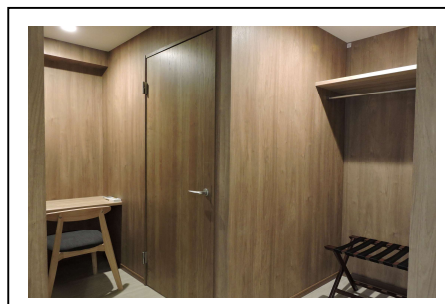

~ Club Ichibokaku Floor ~

Club Floor Servis ・ Exclusive use of private-onsen once (45min) per night.

・ Simmons bed ・ Air conditioner ・ Refrigerator ・ Humidifier

<Room 201> 2 beds. Kitchen. Café table. Toilet. Shower room.

Toilet & Shower room.

Room 204 and 205 are available as connecting rooms. The door between the rooms can be Locked.

☆Rooms with kitchens are equipped with

microwaves, toasters, rice cookers, and other cooking and eating utensils.

乳緑色に濁る硫黄泉

<Room 205> 2 beds. Toilet. Shower room.

<Private Onsen 45min> (Exclusive for Club Ichibokaku floor guests only)

<Coworking & Laundry space>

• Laundromat