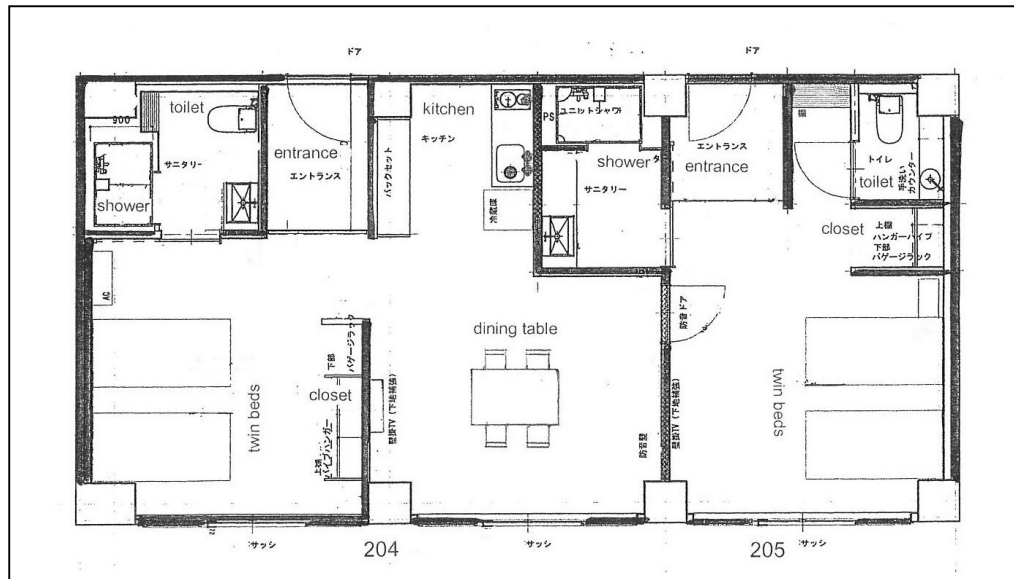

~ Club Ichibokaku Floor ~

Club Floor Servis ・ Exclusive use of private-onsen once (45min) per night.

・ Simmons bed ・ Air conditioner ・ Refrigerator ・ Humidifier

<Room 201> 2 beds. Kitchen. Café table. Toilet. Shower room.

<Room 202> 2 beds. Kitchen. Living/Dining

(Sofa bed. Dining Table) Toilet & Shower room.

<Room 203> 2 bedrooms(4beds). Kitchen. Living/Dining (Sofa. Dining-Table)

Toilet. Shower room.

<Room 204> 2 beds. Kitchen. Living/Dining (Sofa. DiningTable)

Toilet & Shower room.

Room 204 and 205 are available as connecting rooms. The door between the rooms can be Locked.

☆Rooms with kitchens are equipped with

microwaves, toasters, rice cookers, and other cooking and eating utensils.

乳緑色に濁る硫黄泉

<Room 205> 2 beds. Toilet. Shower room.

<Private Onsen 45min> (Exclusive for Club Ichibokaku floor guests only)

<Coworking & Laundry space>

• Laundromat