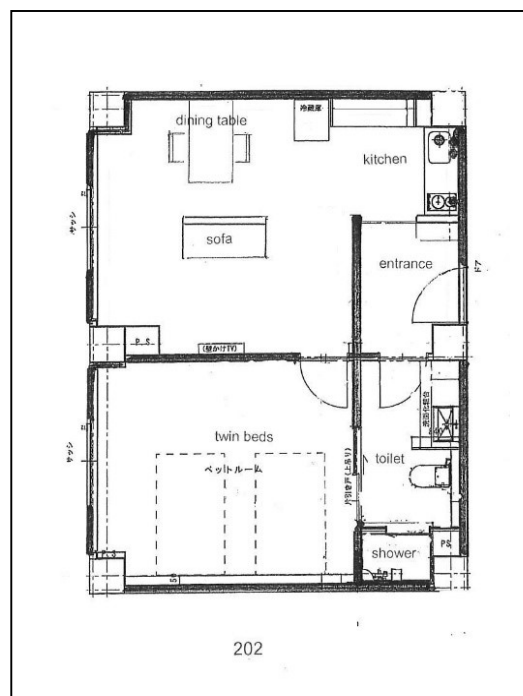

~ Club Ichibokaku Floor ~

Club Floor Servis ・ Exclusive use of private-onsen once (45min) per night.

・ Simmons bed ・ Air conditioner ・ Refrigerator ・ Humidifier

<Room 201> 2 beds. Kitchen. Café table. Toilet. Shower room.

<Room 202> 2 beds. Kitchen. Living/Dining

(Sofa bed. Dining Table) Toilet & Shower room.

<Room 203> 2 bedrooms(4beds). Kitchen. Living/Dining (Sofa. Dining-Table)

Toilet. Shower room.

<Room 204> 2 beds. Kitchen. Living/Dining (Sofa. DiningTable)

Toilet & Shower room.

Room 204 and 205 are available as connecting rooms. The door between the rooms can be Locked.

☆Rooms with kitchens are equipped with

microwaves, toasters, rice cookers, and other cooking and eating utensils.