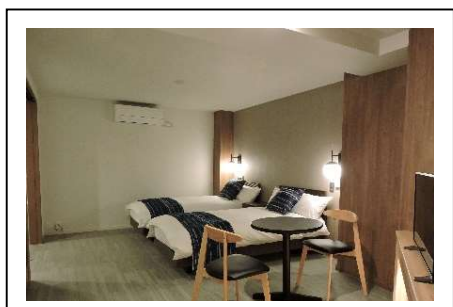

~ Club Ichibokaku Floor ~

Club Floor Servis ・ Exclusive use of private-onsen once (45min) per night.

・ Simmons bed ・ Air conditioner ・ Refrigerator ・ Humidifier

<Room 201> 2 beds. Kitchen. Café table. Toilet. Shower room.

<Room 202> 2 beds. Kitchen. Living/Dining

(Sofa bed. Dining Table) Toilet & Shower room.

<Room 203> 2 bedrooms(4beds). Kitchen. Living/Dining (Sofa. Dining-Table)

Toilet. Shower room.

<Room 204> 2 beds. Kitchen. Living/Dining (Sofa. DiningTable)

乳緑色に濁る硫黄泉

<Room 205> 2 beds. Toilet. Shower room.

<Private Onsen 45min> (Exclusive for Club Ichibokaku floor guests only)

<Coworking & Laundry space>

• Laundromat