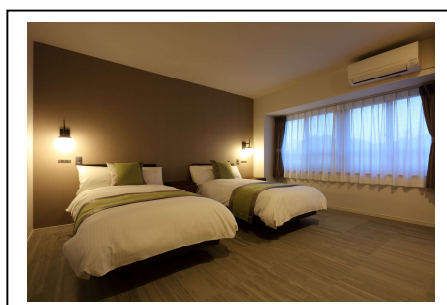

~ Club Ichibokaku Floor ~

Club Floor Servis ・ Exclusive use of private-onsen once (45min) per night.

・ Simmons bed ・ Air conditioner ・ Refrigerator ・ Humidifier

<Room 201> 2 beds. Kitchen. Café table. Toilet. Shower room.

<Room 202> 2 beds. Kitchen. Living/Dining

(Sofa bed. Dining Table) Toilet & Shower room.

<Room 203> 2 bedrooms(4beds). Kitchen. Living/Dining (Sofa. Dining-Table)

Toilet. Shower room.

<Room 204> 2 beds. Kitchen. Living/Dining (Sofa. DiningTable)

乳緑色に濁る硫黄泉

<Room 205> 2 beds. Toilet. Shower room.

<Private Onsen 45min> (Exclusive for Club Ichibokaku floor guests only)

<Coworking & Laundry space>

• Laundromat