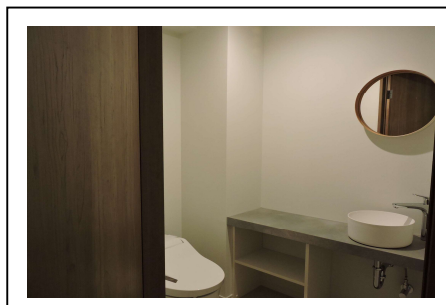

~ Club Ichibokaku Floor ~

Club Floor Servis ・ Exclusive use of private-onsen once (45min) per night.

・ Simmons bed ・ Air conditioner ・ Refrigerator ・ Humidifier

<Room 201> 2 beds. Kitchen. Café table. Toilet. Shower room.

<Room 202> 2 beds. Kitchen. Living/Dining

(Sofa bed. Dining Table) Toilet & Shower room.

<Room 203> 2 bedrooms(4beds). Kitchen. Living/Dining (Sofa. Dining-Table)

Toilet. Shower room.

<Room 204> 2 beds. Kitchen. Living/Dining (Sofa. DiningTable)

Toilet & Shower room.

Room 204 and 205 are available as connecting rooms. The door between the rooms can be Locked.

☆Rooms with kitchens are equipped with

microwaves, toasters, rice cookers, and other cooking and eating utensils.

乳緑色に濁る硫黄泉

<Room 205> 2 beds. Toilet. Shower room.

<Private Onsen 45min> (Exclusive for Club Ichibokaku floor guests only)

<Coworking & Laundry space>

• Laundromat