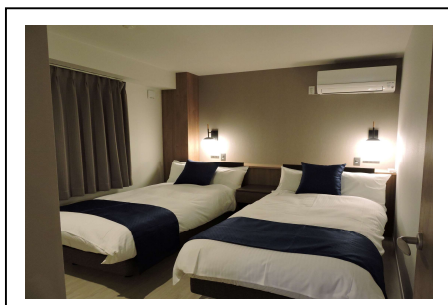

~ Club Ichibokaku Floor ~

Club Floor Servis ・ Exclusive use of private-onsen once (45min) per night.

・ Simmons bed ・ Air conditioner ・ Refrigerator ・ Humidifier

<Room 201> 2 beds. Kitchen. Café table. Toilet. Shower room.

<Room 202> 2 beds. Kitchen. Living/Dining

(Sofa bed. Dining Table) Toilet & Shower room.

<Room 203> 2 bedrooms(4beds). Kitchen. Living/Dining (Sofa. Dining-Table)

Toilet. Shower room.

<Room 204> 2 beds. Kitchen. Living/Dining (Sofa. DiningTable)

乳緑色に濁る硫黄泉

<Room 205> 2 beds. Toilet. Shower room.

<Private Onsen 45min> (Exclusive for Club Ichibokaku floor guests only)

<Coworking & Laundry space>

• Laundromat