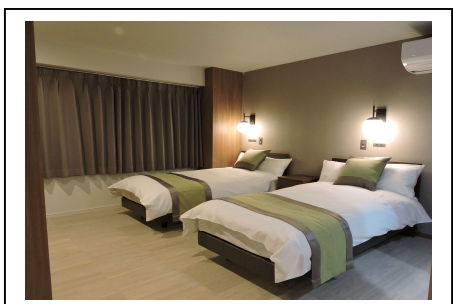

Room 204 and 205 are available as connecting rooms. The door between the rooms can be Locked.

☆Rooms with kitchens are equipped with

microwaves, toasters, rice cookers, and other cooking and eating utensils.