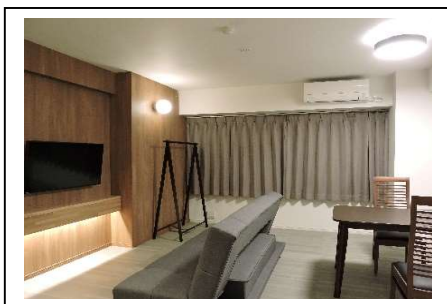

~ Club Ichibokaku Floor ~

Club Floor Servis ・ Exclusive use of private-onsen once (45min) per night.

・ Simmons bed ・ Air conditioner ・ Refrigerator ・ Humidifier

<Room 201> 2 beds. Kitchen. Café table. Toilet. Shower room.

<Room 202> 2 beds. Kitchen. Living/Dining

(Sofa bed. Dining Table) Toilet & Shower room.

<Room 203> 2 bedrooms(4beds). Kitchen. Living/Dining (Sofa. Dining-Table)

Toilet. Shower room.

<Room 204> 2 beds. Kitchen. Living/Dining (Sofa. DiningTable)

乳緑色に濁る硫黄泉

<Room 205> 2 beds. Toilet. Shower room.

<Private Onsen 45min> (Exclusive for Club Ichibokaku floor guests only)

<Coworking & Laundry space>

• Laundromat