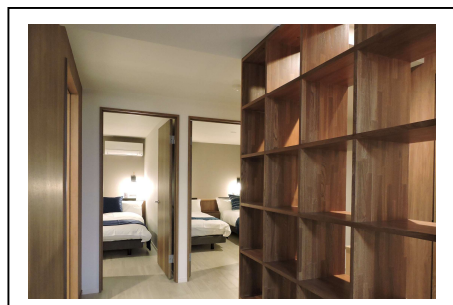

~ Club Ichibokaku Floor ~

Club Floor Servis ・ Exclusive use of private-onsen once (45min) per night.

・ Simmons bed ・ Air conditioner ・ Refrigerator ・ Humidifier

<Room 201> 2 beds. Kitchen. Café table. Toilet. Shower room.

<Room 202> 2 beds. Kitchen. Living/Dining

(Sofa bed. Dining Table) Toilet & Shower room.

<Room 203> 2 bedrooms(4beds). Kitchen. Living/Dining (Sofa. Dining-Table)

Toilet. Shower room.

<Room 204> 2 beds. Kitchen. Living/Dining (Sofa. DiningTable)